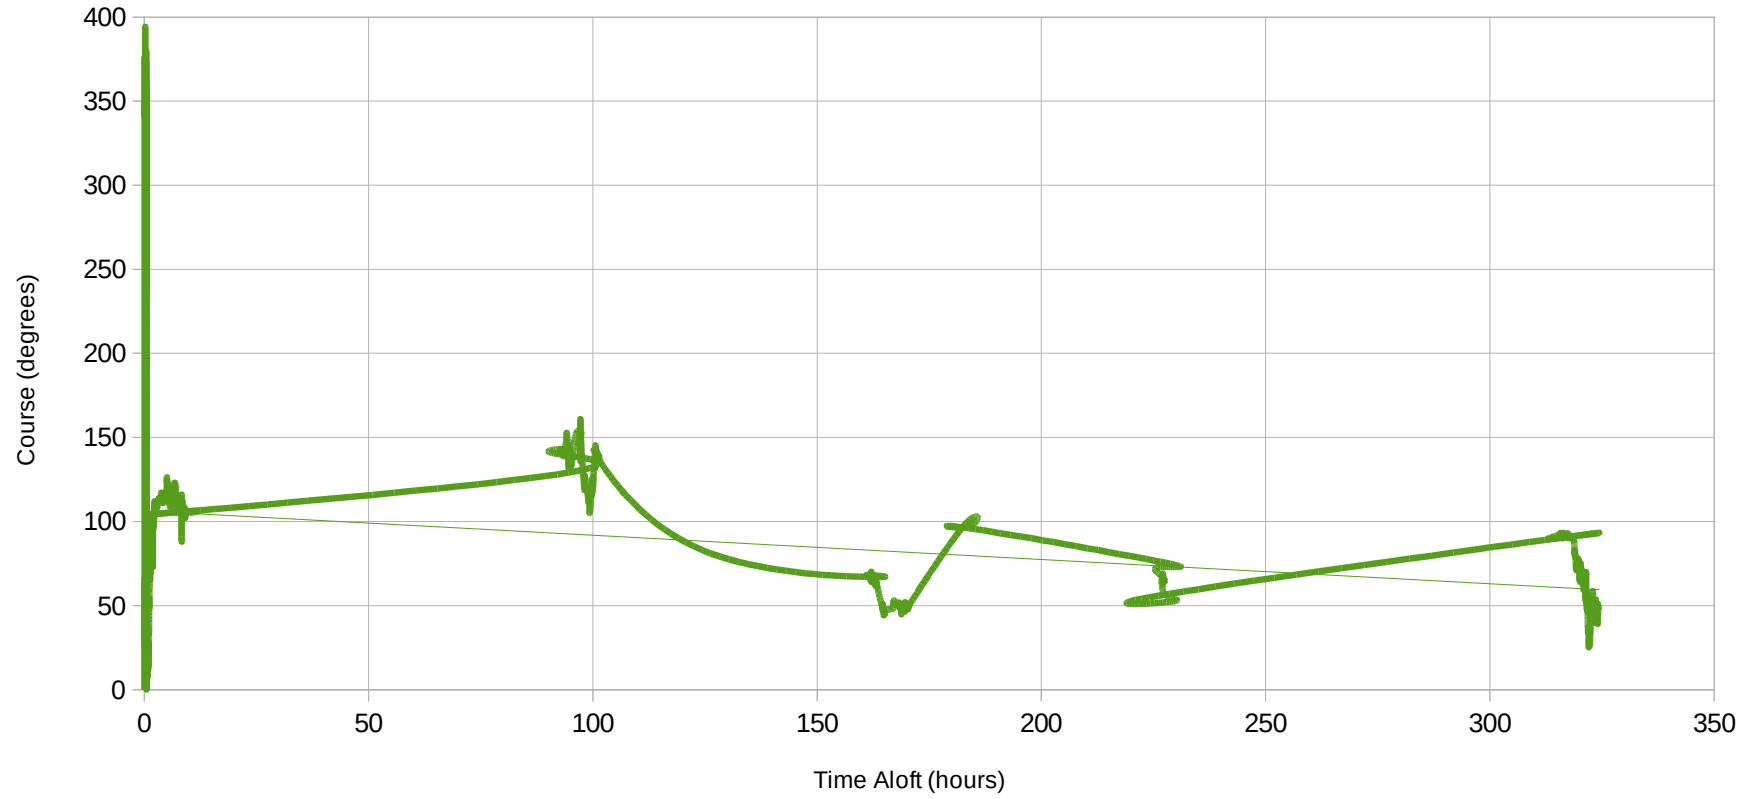

W8MV-11 with SBS-13 (Hydrogen)

Day 15