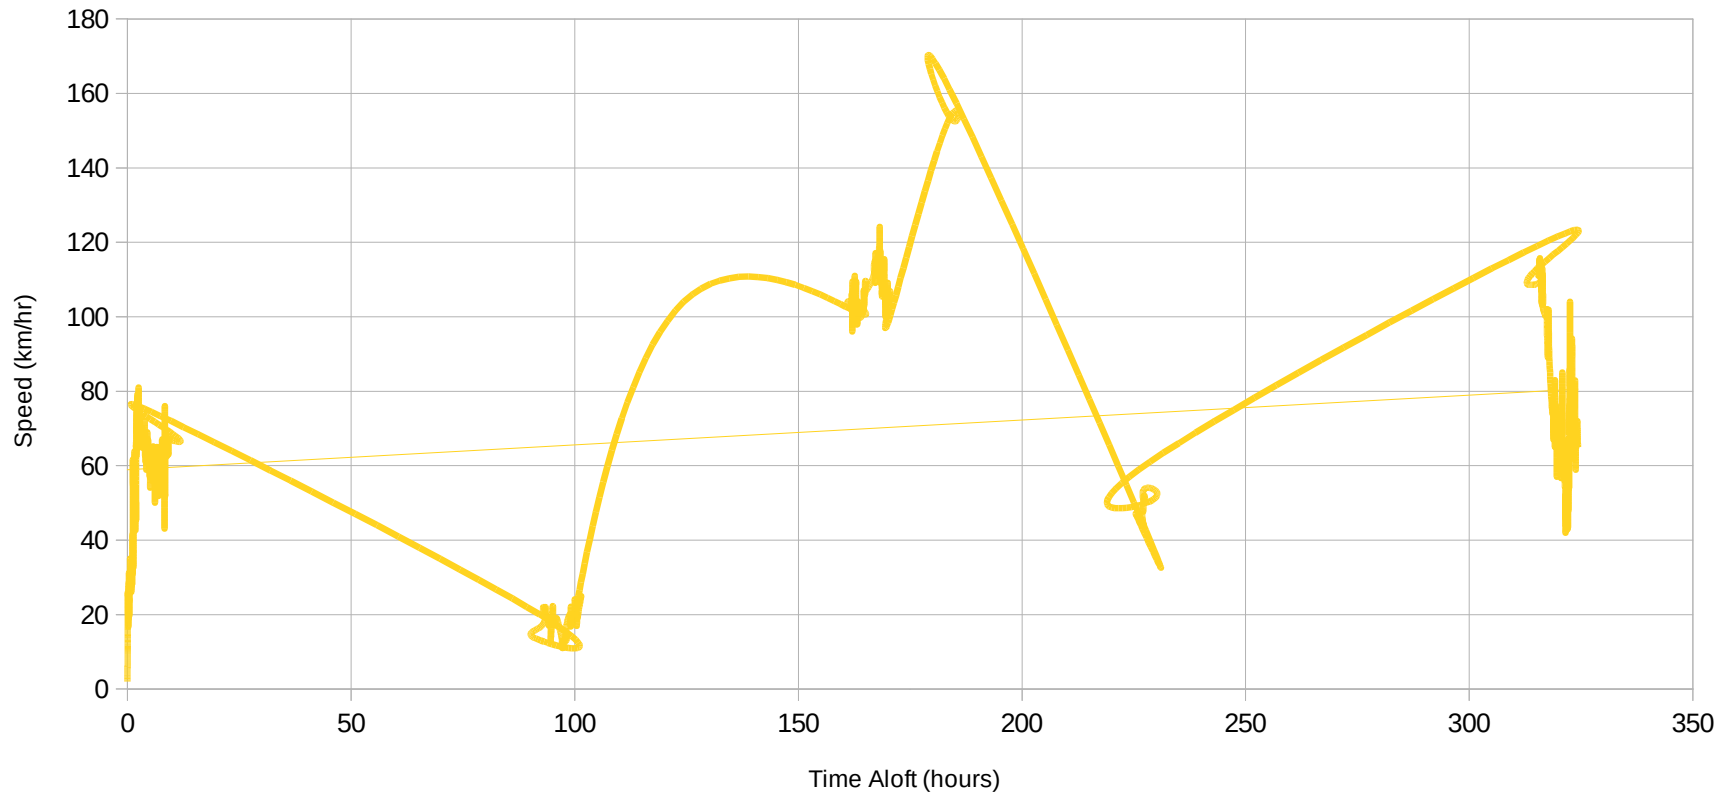

W8MV-11 with SBS-13 (Hydrogen)

Day 15