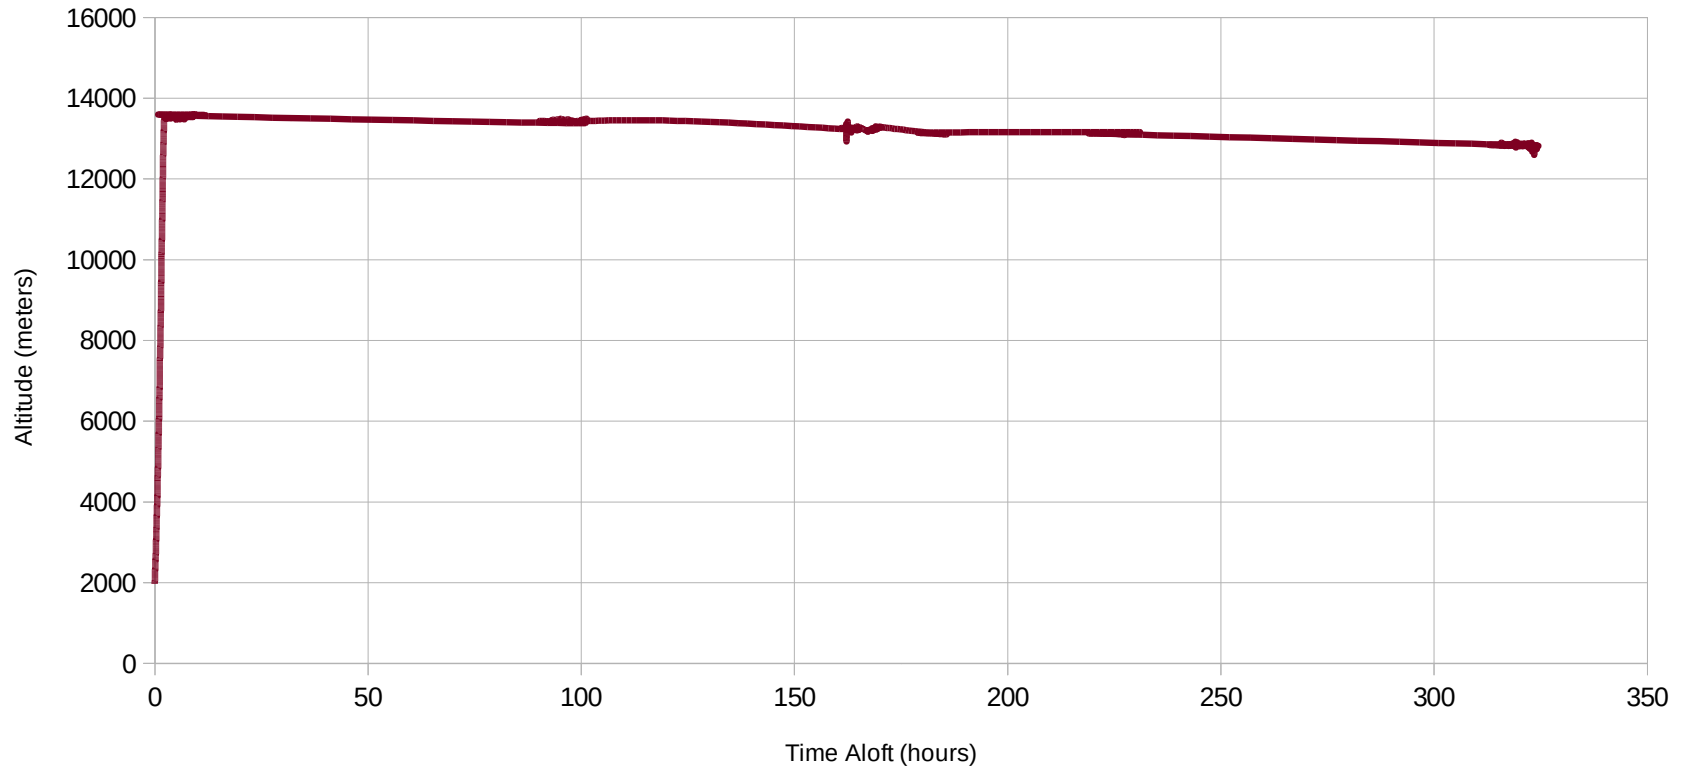

### W8MV-11 with SBS-13 (Hydrogen)

Day 15