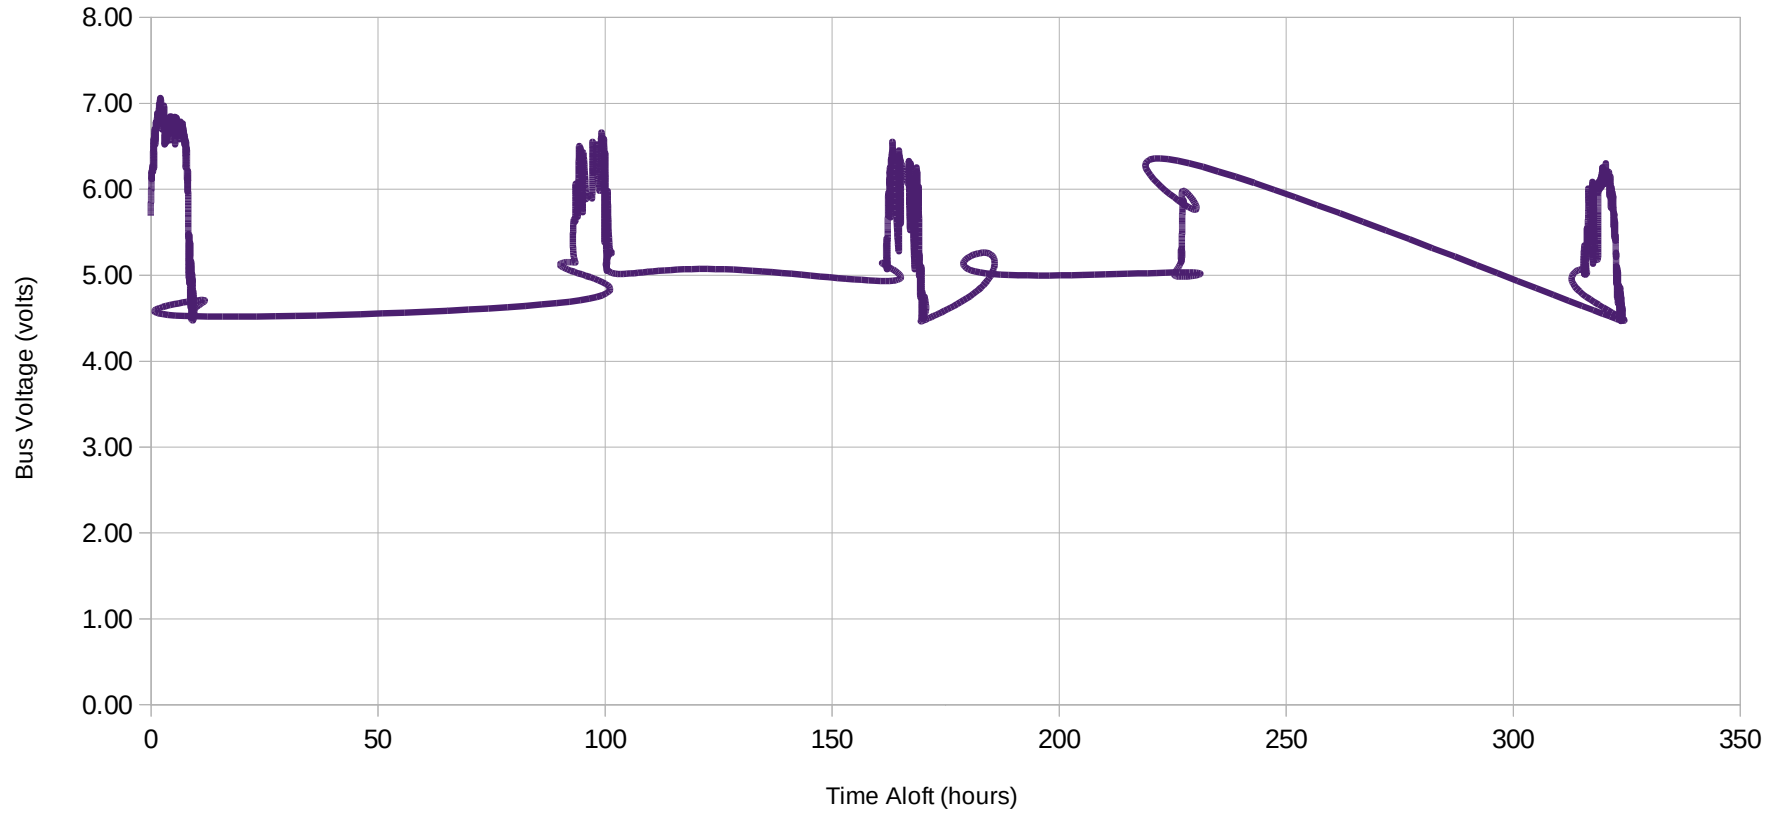

W8MV-11 with SBS-13 (Hydrogen)

Day 15